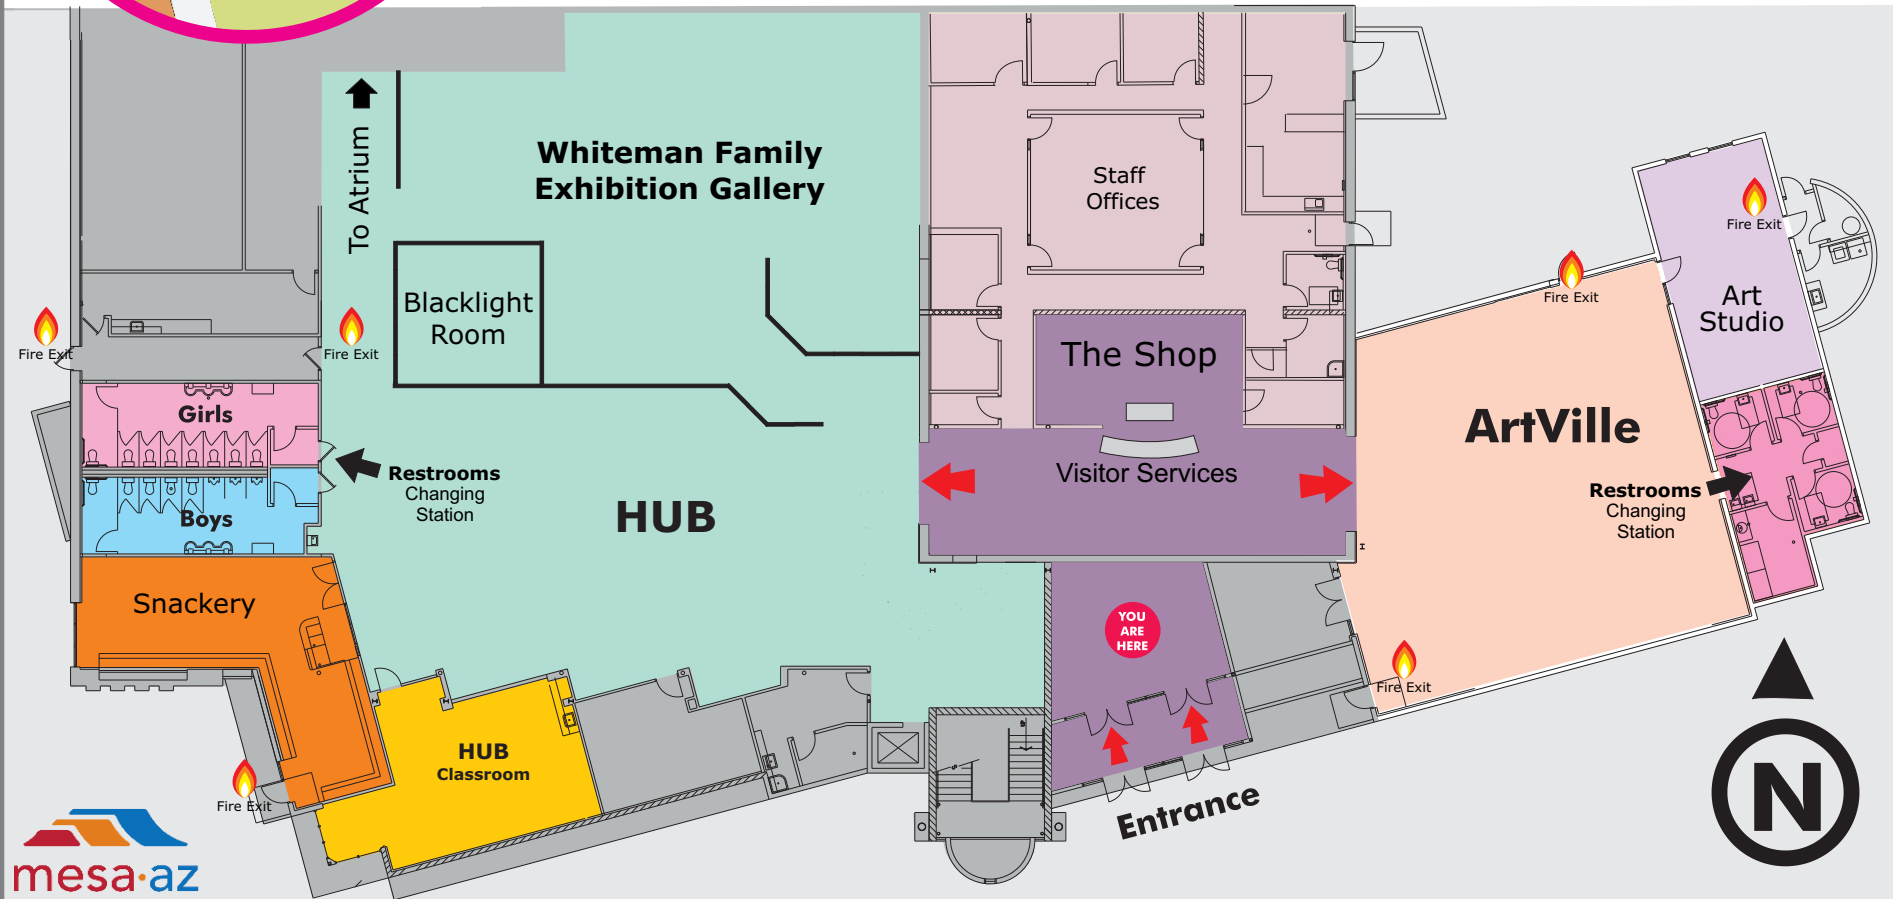

# Visitor Map

480-644-idea

Robson Street

150 W. Pepper Place