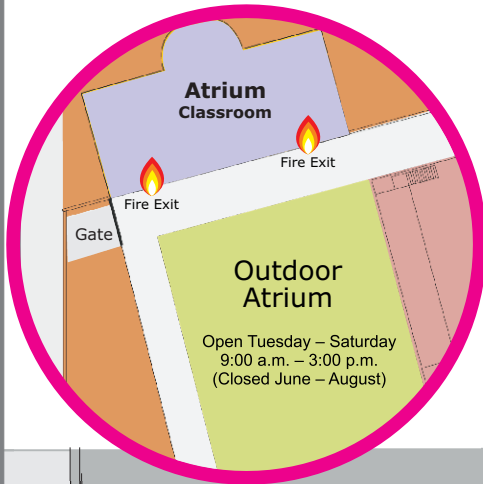

# Visitor Map

480-644-idea

Robson Street

150 W. Pepper Place